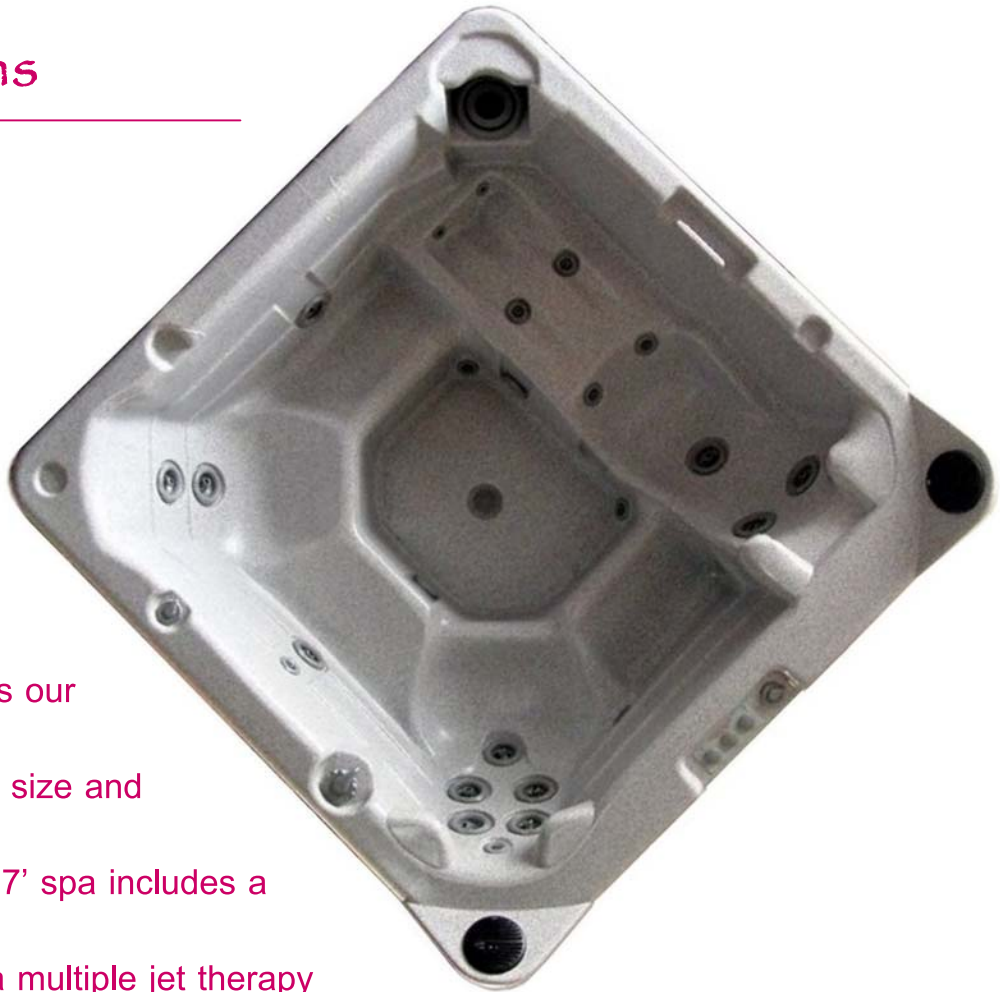

Athens

The Athens is our most popular size and model. This 7' spa includes a lounge with a multiple jet therapy hot seat. The Athens' unique reverse molded neck jets are placed in the lounge along with the therapy hot seat. This provides beautiful relief from both neck and shoulder strain. The Athens also has special, multi-directional dual-nozzle jets in four of the seat positions for a personalized hydrotherapy experience – specifically designed to take you to Athens – without ever leaving home.

Description

Athens 26 – 84” x 84” x 36”

- 350 gallon, 750 lbs dry weight
- Seats 5
- Single 5.0 hp two speed pump
- 26 jets (37 nozzles), diverter
- ABS bottom shield
- Optional JVC stereo/CD player
- HydroQuip digital controls, 5.5 kW heater
- HydroClean filtration system
- DuraTemp composite cabinet, light with lens kit
- Ozone filtration
- Artic Pak insulation

Athens 30 – 84” x 84” x 36”

- 350 gallon, 750 lbs dry weight
- Seats 5
- Dual 5.0 hp two speed pumps
- 30 jets (41 nozzles), diverter
- ABS bottom shield
- Optional JVC stereo/CD player
- HydroQuip digital controls, 5.5 kW heater
- HydroClean filtration system
- DuraTemp composite cabinet, light with lens kit
- Ozone filtration
- Artic Pak insulation